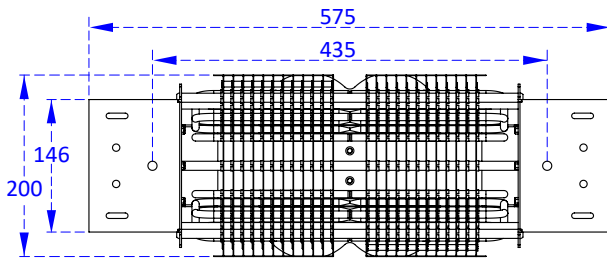

W200 - L575 - H417 (mm)
Rth 0.1 °C/W - Power Pd 500W
MORE PRODUCT DETAILS

CoolCube® Giga - High Power heat pipe LED Cooler with stack fins

Drawings & Dimensions

Unit: mm

Top view

Bottom view

Side view