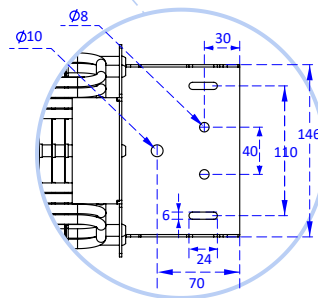

W200 - L575 - H417 (mm)
Rth 0.1 °C/W - Power Pd 500W
MORE PRODUCT DETAILS

CoolCube® Giga - High Power heat pipe LED Cooler with stack fins

Drawings & Dimensions

Unit: mm

Top view

Bottom view

Side view