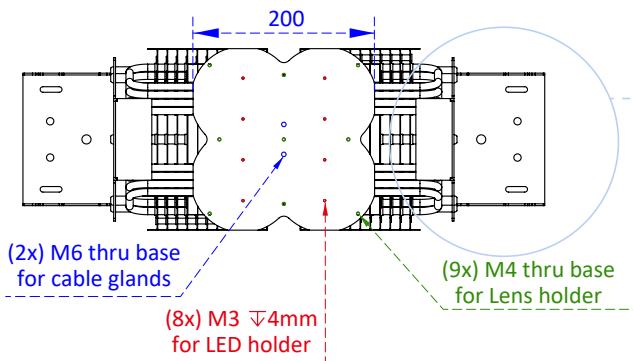

W200 - L575 - H417 (mm)
Rth 0.1 °C/W - Power Pd 500W
MORE PRODUCT DETAILS

CoolCube® Giga - High Power heat pipe LED Cooler with stack fins

Drawings & Dimensions

Unit: mm

Top view

Bottom view

Side view