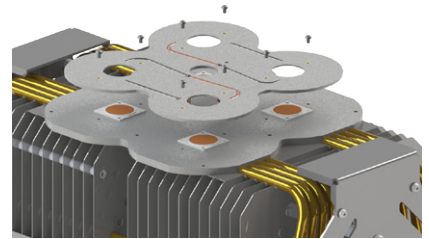

W200 - L575 - H417 (mm)
 Rth 0.1 °C/W - Power Pd 500W
MORE PRODUCT DETAILS

CoolCube® Giga - High Power heat pipe LED Cooler for Citizen LED COB

Mounting Instruction

CITIZEN

Micro HumanTech

Citizen Electronics Co., Ltd. is a precision electronics manufacturer with headquarters in Fujiyoshida City, Yamanashi Japan. Prefecture and a subsidiary of Citizen Holdings Co., Ltd. Citizen Electronics is a leader in LED light sources for electronic devices and high power white LED lamps. The second generation CITILED CLL LED COB modules and the new upcoming generation CLU distinguish themselves through the combination of high lumen per watt performance combined with a perfect light quality control.

Mounting indicator marks overview

(4x) Citizen
 28x28mm
 LED COB

(4x) Citizen
 28x28mm
 HC LED COB

(4x) Citizen
 38x38mm
 LED COB

(4x) Citizen
 38x38mm
 HC LED COB

Citizen Citiled CLU048 LED COB

Model names

- CLU048-xxxxxx

Mounting

- With CoolConnect® holder 2x2HC-01
 (Co-development LED holder with Bender+Wirth)
 Mounting with 8 screws M3 x 6mm
 Red indicator marks

Citizen Citiled CLU04H Horticulture LED COB

Model names

- CLU04H-85/200-PW-01
- CLU04H-85/200-PRB-01

Mounting

- With CoolConnect® holder 2x2HC-01
 (Co-development LED holder with Bender+Wirth)
 Mounting with 8 screws M3 x 6mm
 Red indicator marks

Citizen Citiled CLU058 LED COB