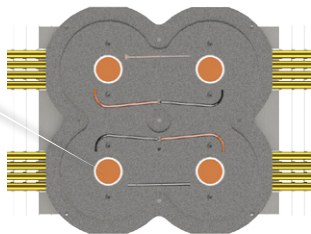

Mounting indicator marks overview

(4x) Citizen
 28x28mm
 LED COB

(4x) Citizen
 28x28mm
 HC LED COB

(4x) Citizen
 38x38mm
 LED COB

(4x) Citizen
 38x38mm
 HC LED COB

Citizen Citiled CLU048 LED COB

Model names

- CLU048-xxxxxx

Mounting

- With CoolConnect® holder 2x2HC-01
 (Co-development LED holder with Bender+Wirth)
 Mounting with 8 screws M3 x 6mm
 Red indicator marks

Citizen Citiled CLU04H Horticulture LED COB

Model names

- CLU04H-85/200-PW-01
- CLU04H-85/200-PRB-01

Mounting

- With CoolConnect® holder 2x2HC-01
 (Co-development LED holder with Bender+Wirth)
 Mounting with 8 screws M3 x 6mm
 Red indicator marks

Citizen Citiled CLU058 LED COB

Model names

- CLU05H-170/400-PW-01
- CLU05H-170/400-PRB-01

Mounting

- With CoolConnect® holder 2x2HC-02
 (Co-development LED holder with Bender+Wirth)
 Mounting with 8 screws M3 x 6mm
 Red indicator marks