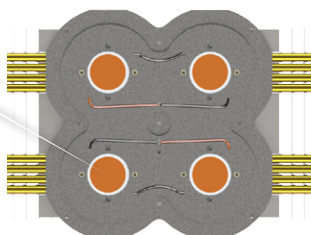

Mounting indicator marks overview

(4x) Citizen
 28x28mm
 LED COB

(4x) Citizen
 28x28mm
 HC LED COB

(4x) Citizen
 38x38mm
 LED COB

(4x) Citizen
 38x38mm
 HC LED COB

Citizen Citiled CLU048 LED COB

Model names

- CLU048-xxxxxx

Mounting

- With CoolConnect® holder 2x2HC-01
 (Co-development LED holder with Bender+Wirth)
 Mounting with 8 screws M3 x 6mm
 Red indicator marks

Citizen Citiled CLU04H Horticulture LED COB

Model names

- CLU04H-85/200-PW-01
- CLU04H-85/200-PRB-01

Mounting

- With CoolConnect® holder 2x2HC-01
 (Co-development LED holder with Bender+Wirth)
 Mounting with 8 screws M3 x 6mm
 Red indicator marks

Citizen Citiled CLU058 LED COB

Model names

- CLU05H-170/400-PW-01
- CLU05H-170/400-PRB-01

Mounting

- With CoolConnect® holder 2x2HC-02
 (Co-development LED holder with Bender+Wirth)
 Mounting with 8 screws M3 x 6mm
 Red indicator marks