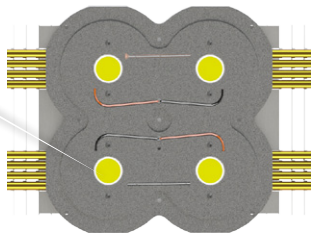

Mounting indicator marks overview

(4x) Citizen
 28x28mm
 LED COB

(4x) Citizen
 28x28mm
 HC LED COB

(4x) Citizen
 38x38mm
 LED COB

(4x) Citizen
 38x38mm
 HC LED COB

Citizen Citiled CLU048 LED COB

Model names

- CLU048-xxxxxx

Mounting

- With CoolConnect® holder 2x2HC-01
 (Co-development LED holder with Bender+Wirth)
 Mounting with 8 screws M3 x 6mm
 Red indicator marks

Citizen Citiled CLU04H Horticulture LED COB

Model names

- CLU04H-85/200-PW-01
- CLU04H-85/200-PRB-01

Mounting

- With CoolConnect® holder 2x2HC-01
 (Co-development LED holder with Bender+Wirth)
 Mounting with 8 screws M3 x 6mm
 Red indicator marks

Citizen Citiled CLU058 LED COB

Model names

- CLU05H-170/400-PW-01
- CLU05H-170/400-PRB-01

Mounting

- With CoolConnect® holder 2x2HC-02
 (Co-development LED holder with Bender+Wirth)
 Mounting with 8 screws M3 x 6mm
 Red indicator marks