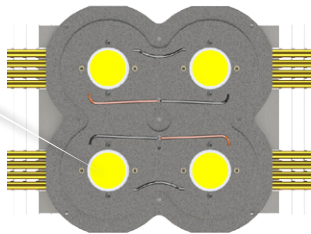

Mounting indicator marks overview

(4x) Citizen
 28x28mm
 LED COB

(4x) Citizen
 28x28mm
 HC LED COB

(4x) Citizen
 38x38mm
 LED COB

(4x) Citizen
 38x38mm
 HC LED COB

Citizen Citiled CLU048 LED COB

Model names

- CLU048-xxxxxx

Mounting

- With CoolConnect® holder 2x2HC-01
 (Co-development LED holder with Bender+Wirth)
 Mounting with 8 screws M3 x 6mm
 Red indicator marks

Citizen Citiled CLU04H Horticulture LED COB

Model names

- CLU04H-85/200-PW-01
- CLU04H-85/200-PRB-01

Mounting

- With CoolConnect® holder 2x2HC-01
 (Co-development LED holder with Bender+Wirth)
 Mounting with 8 screws M3 x 6mm
 Red indicator marks

Citizen Citiled CLU058 LED COB

Model names

- CLU05H-170/400-PW-01
- CLU05H-170/400-PRB-01

Mounting

- With CoolConnect® holder 2x2HC-02
 (Co-development LED holder with Bender+Wirth)
 Mounting with 8 screws M3 x 6mm
 Red indicator marks