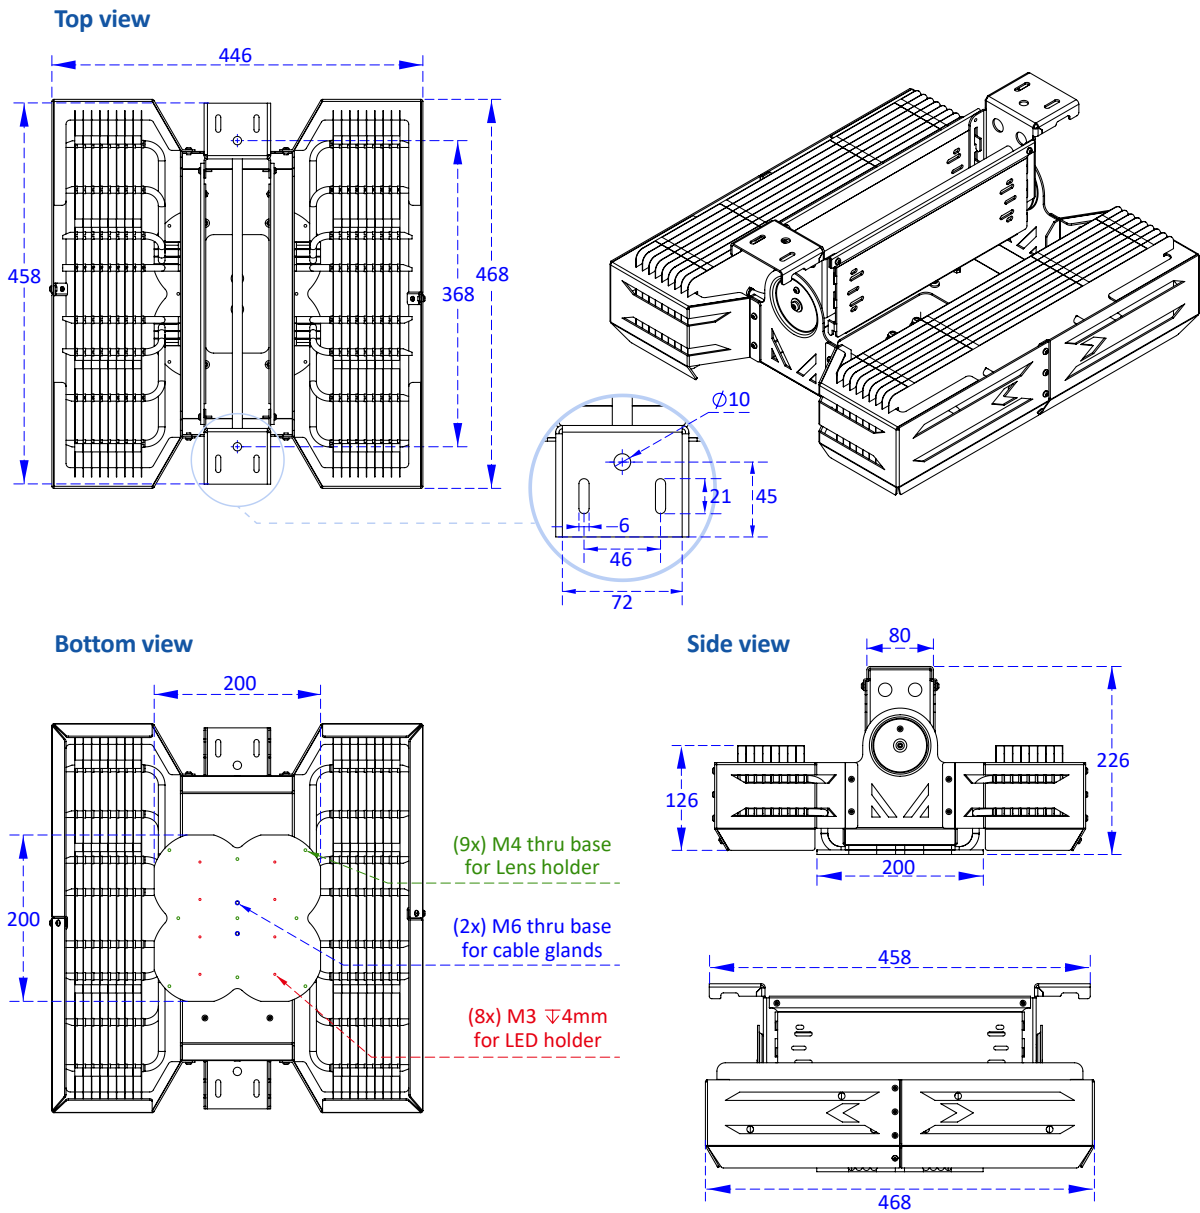

CoolFin® Giga - High Power heat pipe LED Cooler with stack fins

Drawings & Dimensions

Unit: mm

W468 - L446 - H226 (mm)
Rth 0.1 °C/W - Power Pd 406W

MORE PRODUCT DETAILS

CoolFin® Giga - High Power heat pipe LED Cooler with stack fins

Drawings & Dimensions

CoolFin® Giga Tilt

Unit: mm